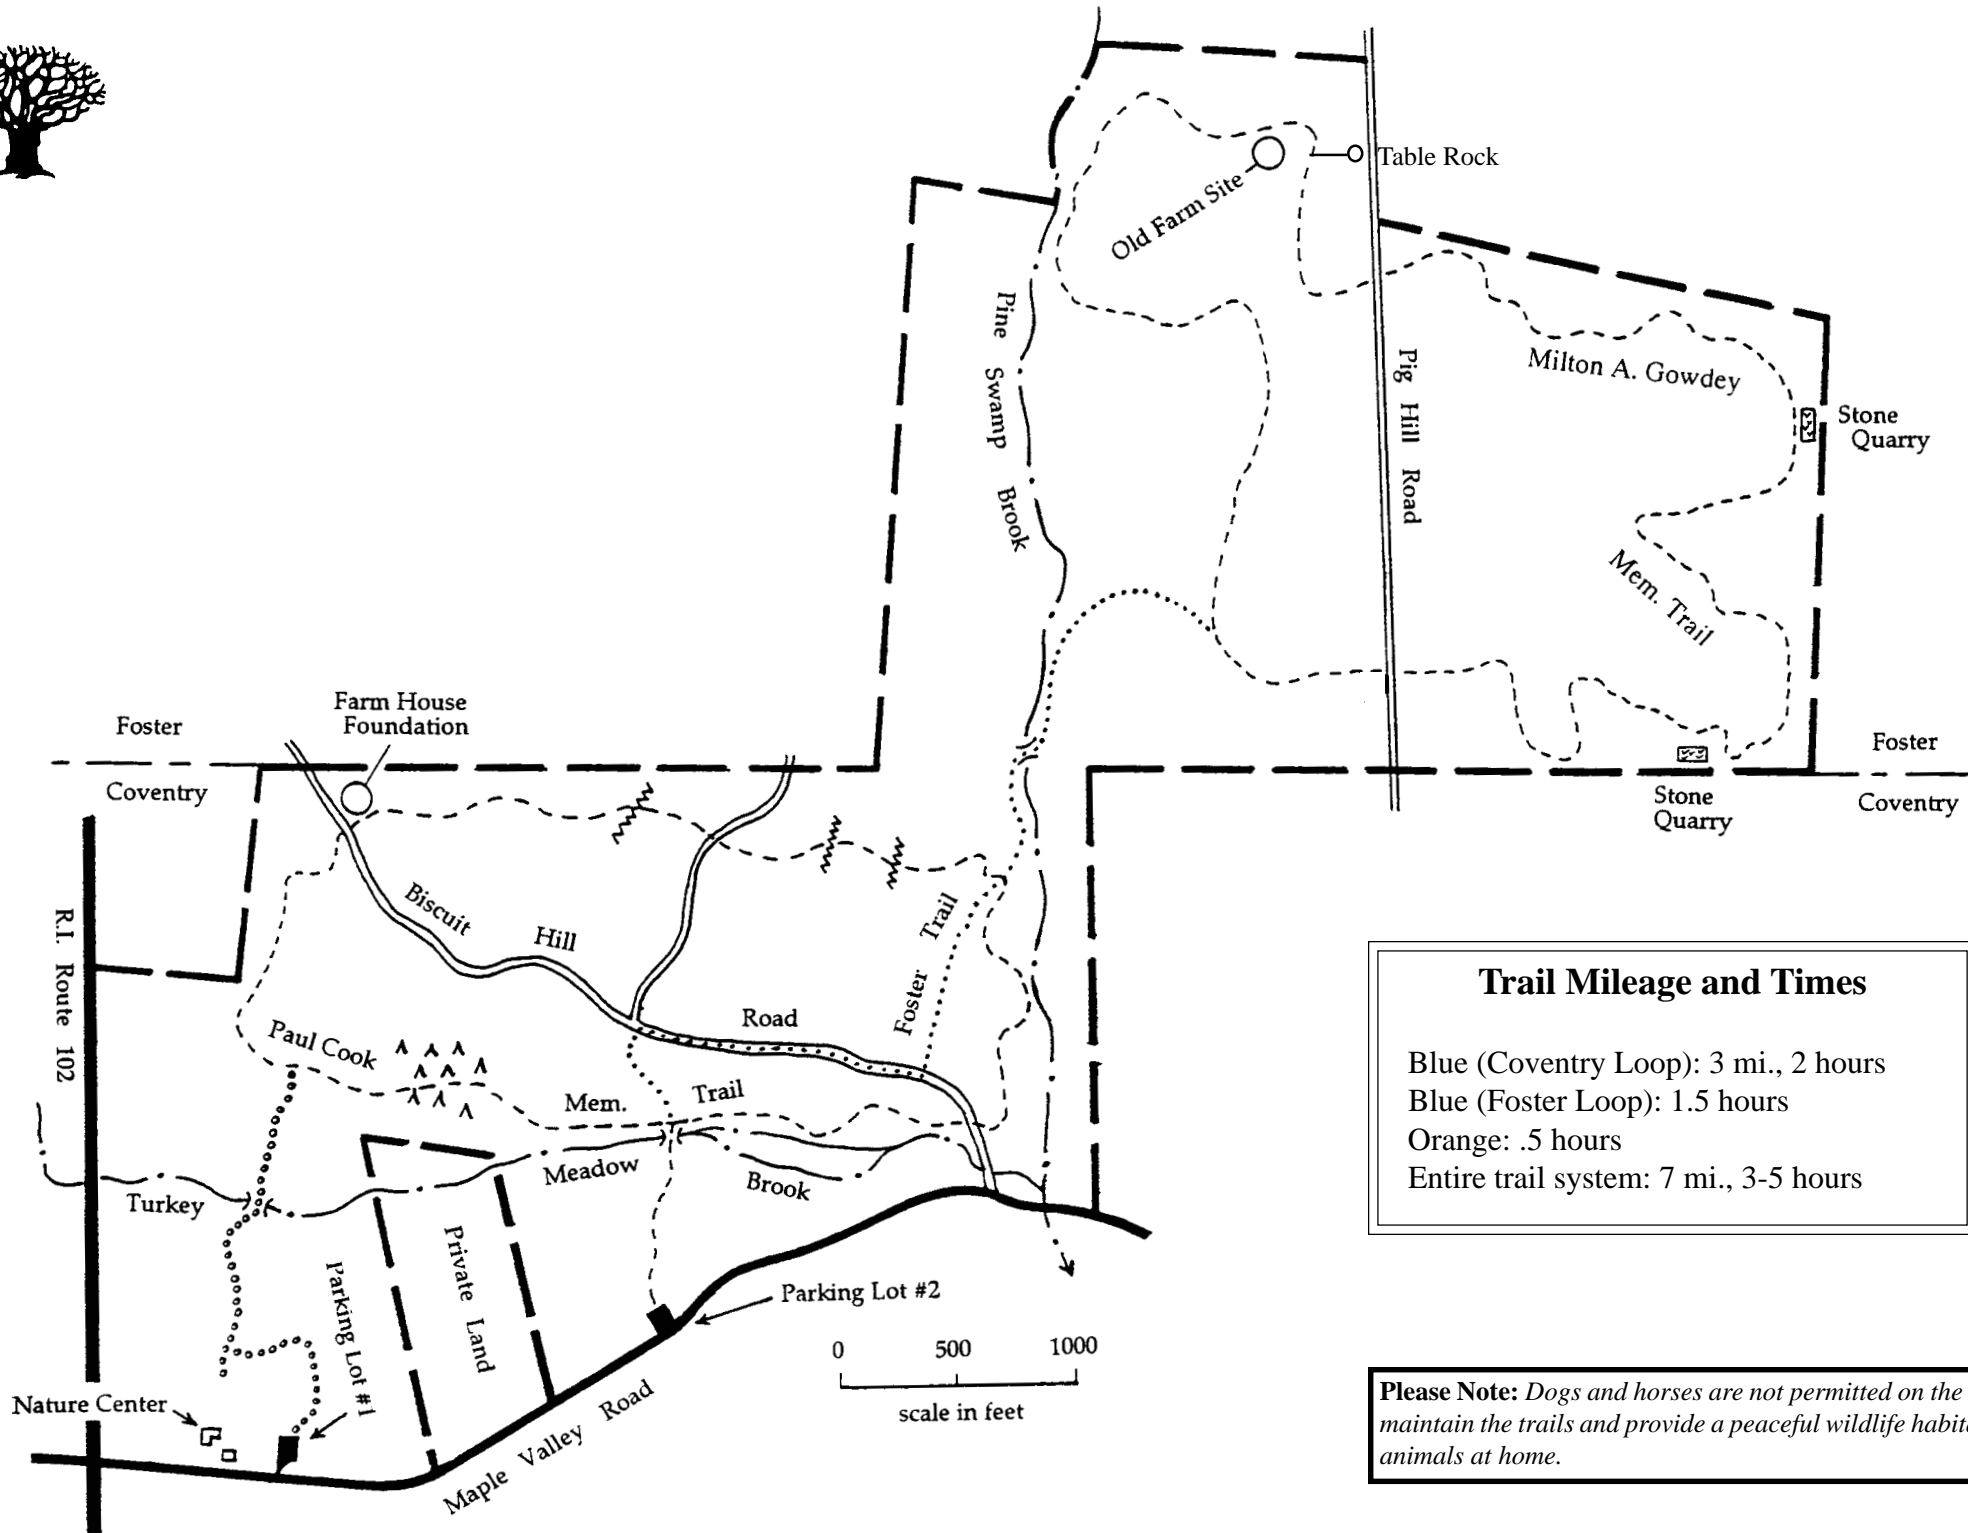

Parker

Parker Woodland
1670 Maple Valley Road
Coventry, RI

Trail Blazes

- Blue
- Yellow
- oooooo Orange

Legend

- paved roads
- woods road
- ^^ cairns
- ~ bedrock outcrops

Take only memories,
leave only footprints.

Trail Mileage and Times

- Blue (Coventry Loop): 3 mi., 2 hours
- Blue (Foster Loop): 1.5 hours
- Orange: .5 hours
- Entire trail system: 7 mi., 3-5 hours

Please Note: Dogs and horses are not permitted on the refuge. Please help us maintain the trails and provide a peaceful wildlife habitat by leaving domestic animals at home.