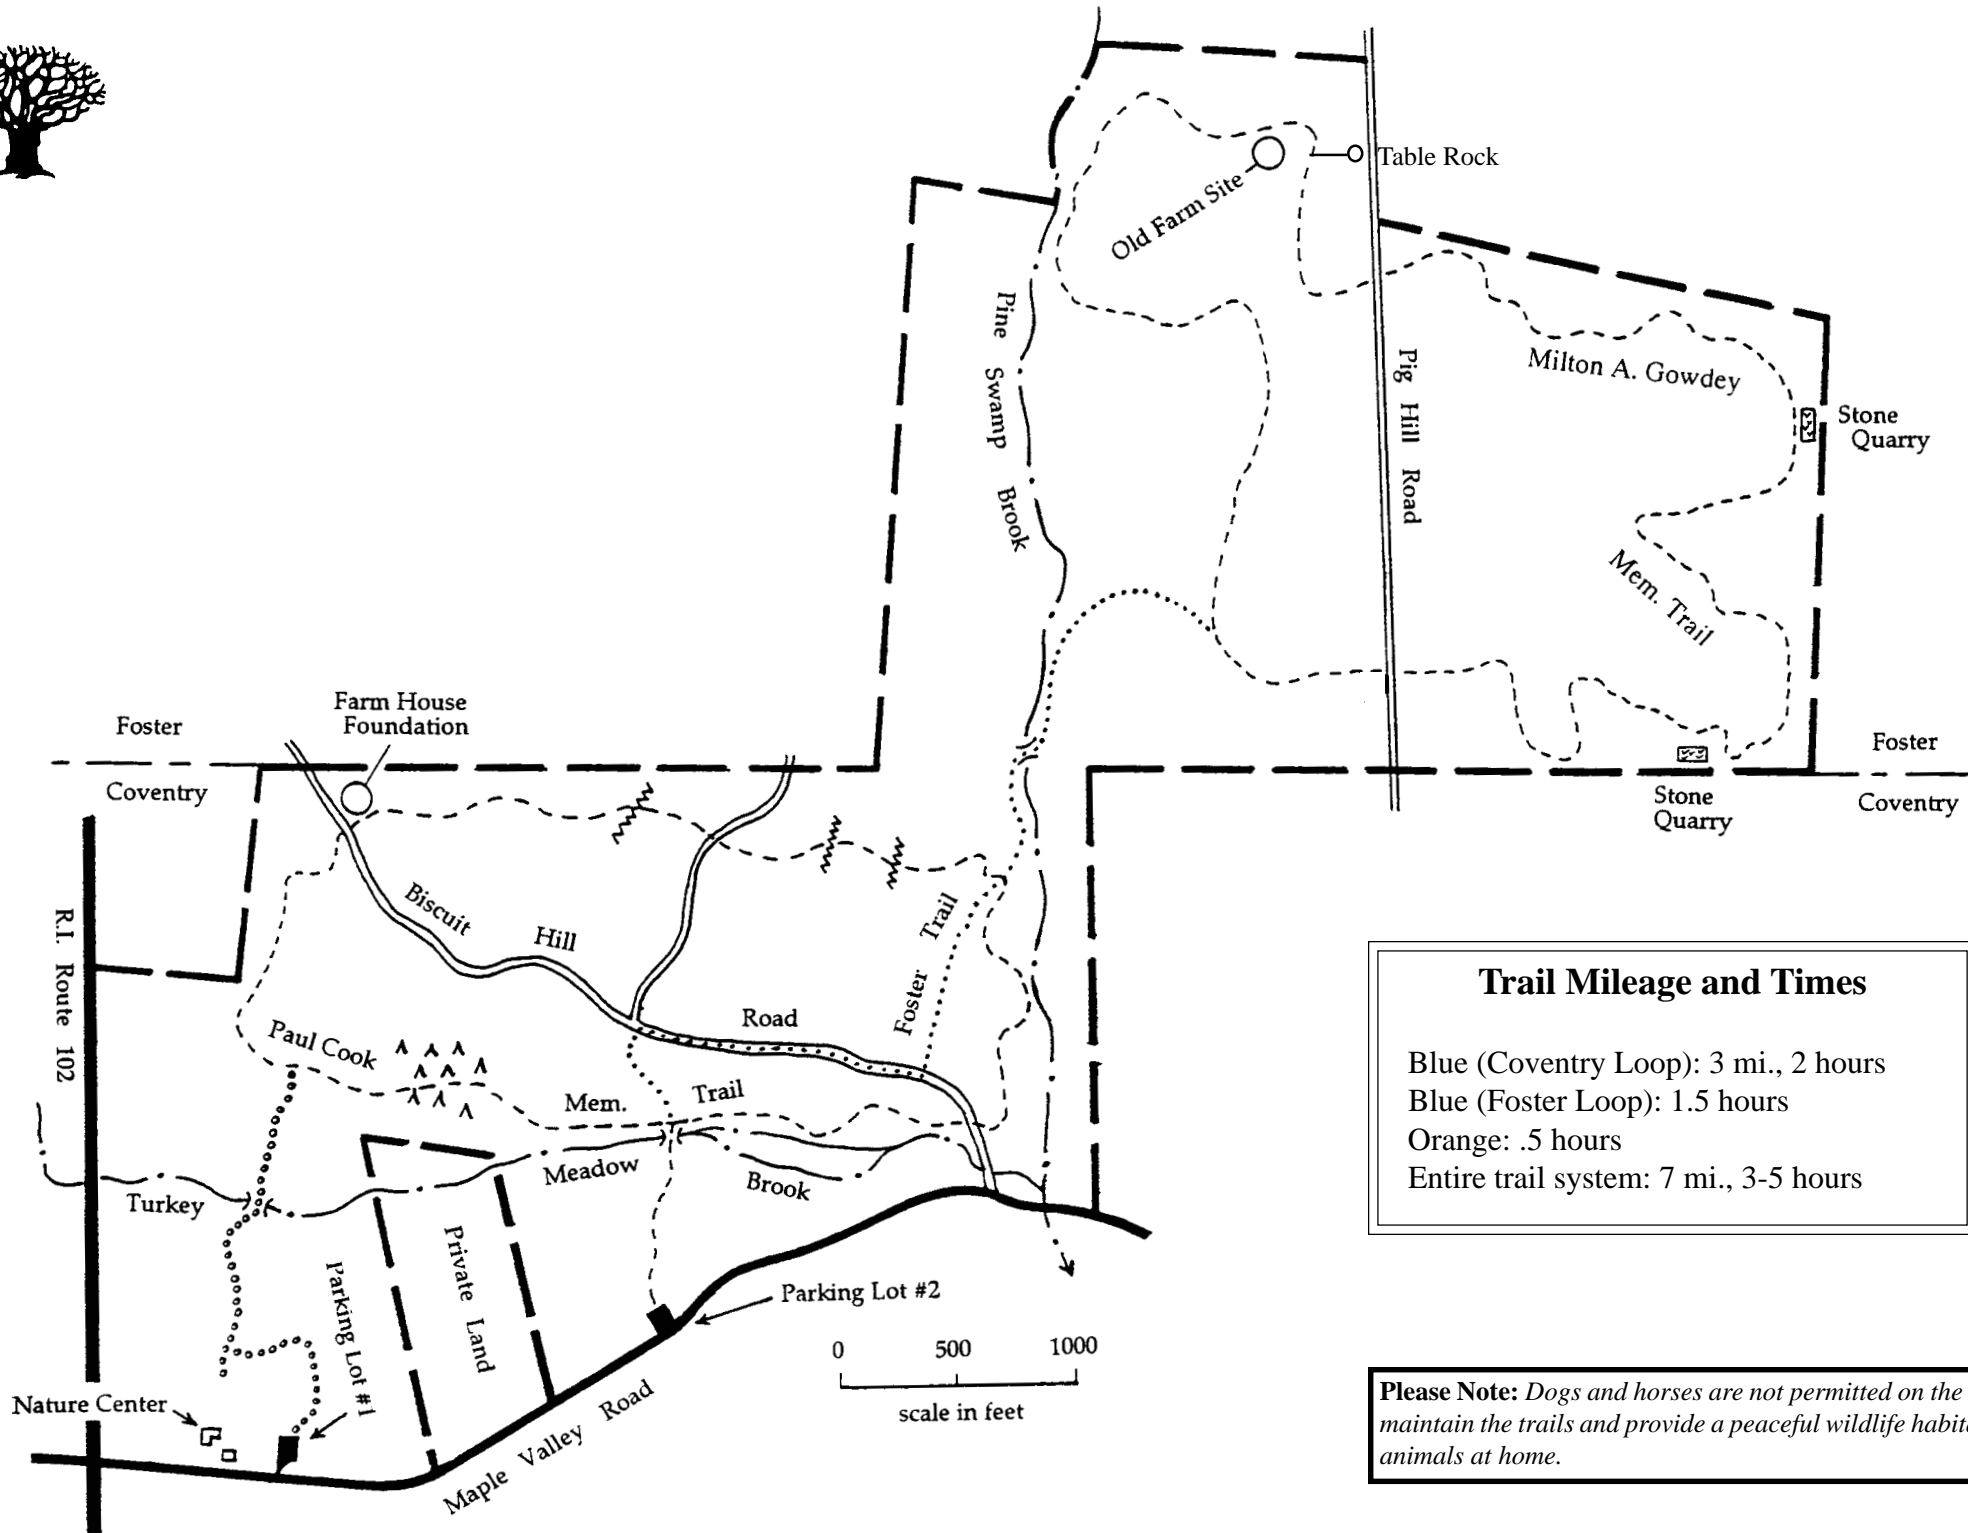

Take only memories,  
leave only footprints.

**Trail Mileage and Times**

Blue (Coventry Loop): 3 mi., 2 hours  
 Blue (Foster Loop): 1.5 hours  
 Orange: .5 hours  
 Entire trail system: 7 mi., 3-5 hours